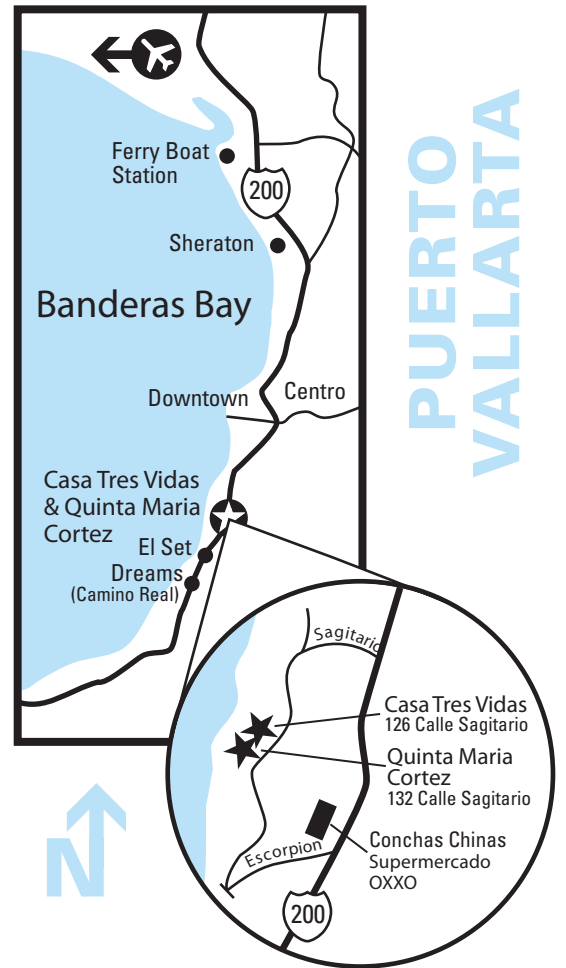

Villas in Vallarta

MAP AND DIRECTIONS

ENGLISH

> To Quinta Maria Cortez & Casa Tres Vidas Villas

After driving through downtown Puerto Vallarta, take the coast highway South (Mexico 200 toward Mismaloya) for approximately 1.5 miles to Conchas Chinas.

Watch for the Mini-Market "OXXO" and the Applegate Realty Building on the right.

At the far left side of this building is a street named Calle Sagitario. Follow it down toward the beach/water and around (it doubles back past Casa Septiembre). Quinta Maria Cortez and Casa Tres Vidas will be located on the left, midway down the street, about five houses past Casa Septiembre, you will see the black and white striped awning of Quinta Maria Cortez.

House number on Quinta Maria is #132 and House number on Casa Tres Vidas is #126. Keep in mind that Calle Sagitario is a circular street with two entrances/exits to the main road (Mexico 200) and that not all the house numbers are in order!

PHONE NUMBERS:

Reservations (toll-free)
888 640-8100

Reservation Office
801 263-9500

QMC/CTV (from the USA)
011 52 322 221-5317

QMC/CTV (local from PV)
221-5317

PUERTO VALLARTA

ESPAÑOL

> To Quinta Maria Cortez & Casa Tres Vidas Villas

Despues de pasar al centro de Puerto Vallarta tome la carretera de la costa hacia el Sur en direccion a Conchas Chinas.

Busque el mini-mercado "OXXO" y el edificio de las oficinas de Applegate realty como unos 1200 metros antes de llegar a la entrada del Camino Real.

Habiendo encontrado el mini-mercado y las oficinas, busque la Calle Sagitario a la Izquierda del edificio. Baje por la Calle Sagitario hasta la curva y doble a la derecha siguiendo la Calle Sagitario. Quinta Maria Cortez y Casa Tres Vidas estan a la mano izquierda como unos 200 metros despues de haber doblado.

Numero de la Casa Quinta Maria Cortez es 132 y Casa Tres Vidas es 126. Tomar en cuenta que Calle Sagitario es un calle que dobla y tiene dos entradas/salidas a la calle principal (Mexico 200) y que no todas las casa estan el orden numerico.